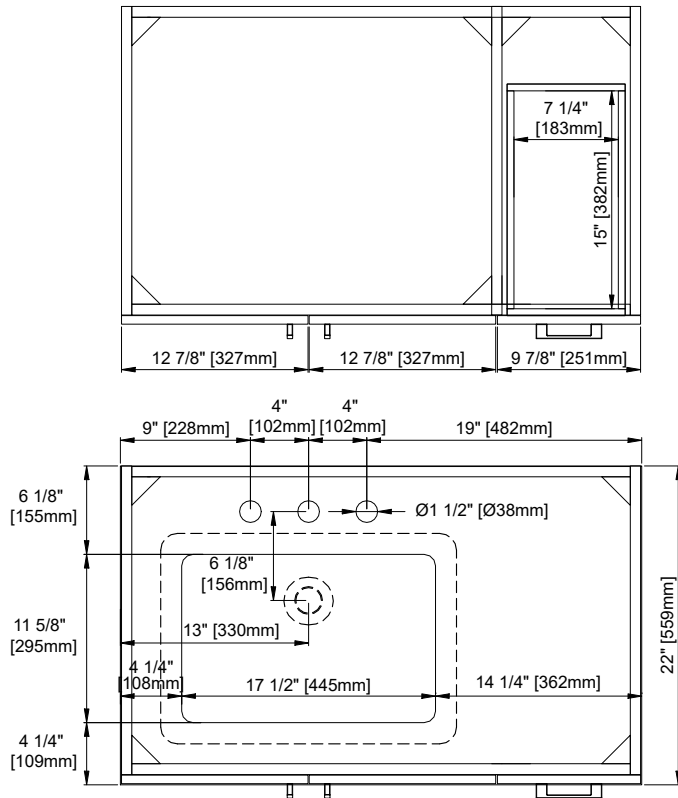

## Features and Materials

Solids: Yellow Poplar  
Veneers: (WMO,WLD) Engineered Oak  
Panels: MDF + Plywood  
Number of Doors: Two  
Number of Drawers: Two  
European Soft Close Hinges  
Full Extension, Soft Close Slides  
USB/Power Component: Yes, (ETL5011080)  
Installation: Freestanding  
Assembly Required: Attach the top with sink to the cabinet  
Hardware Material and Finish: Zinc Alloy  
(WMO)(WLD) , Champagne Brass  
Adjustable levelers  
Sink Top Included: Yes  
Sink Top Material: Glossy White Composite  
Number of Basins: One  
Faucet: 8" Widespread, not included  
Basin Overflow: Yes, facing front  
Fits Drain Hole Size: 1-3/8"

## Overall Dimensions

Width:36"  
Depth:22"  
Height:33-3/4"

ASME A112.19.2-2018/CSA B45.1-18

SINK MODEL: SNK-V1  
CUPC FILE NO: 13093

# 36" SINGLE VANITY

N521-V36-WMO

N521-V36-WLD

Top View

Front View

Pull

All dimensions are nominal  
2/3

Version: 202506

# 36" SINGLE VANITY

N521-V36-WMO

N521-V36-WLD

Side View

Back View

All dimensions are nominal  
3/3

Version: 202506