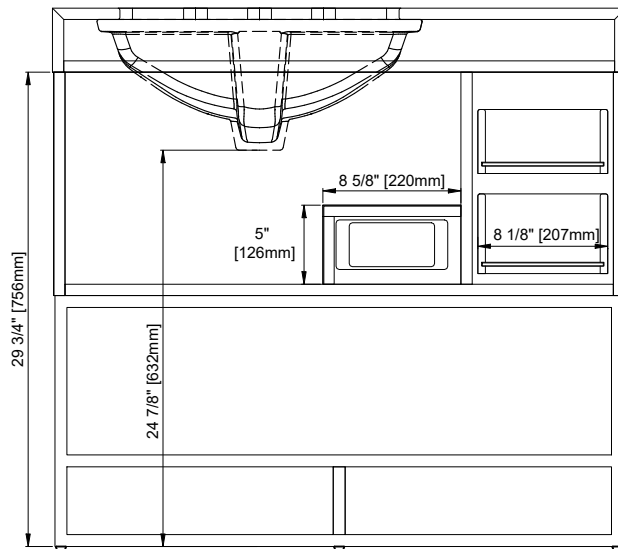

## Overall Dimensions

Width:36"  
Depth:22"  
Height:33-3/4"

ASME A112.19.2-2018/CSA B45.1-18

SINK MODEL: SNK-V1  
CUPC FILE NO: 13093

# 36" SINGLE VANITY

N521-V36-WMO

N521-V36-WLD

Top View

Front View

Pull

All dimensions are nominal  
2/3

Version: 202506

# 36" SINGLE VANITY

N521-V36-WMO

N521-V36-WLD

Side View

Back View

All dimensions are nominal  
3/3

Version: 202506