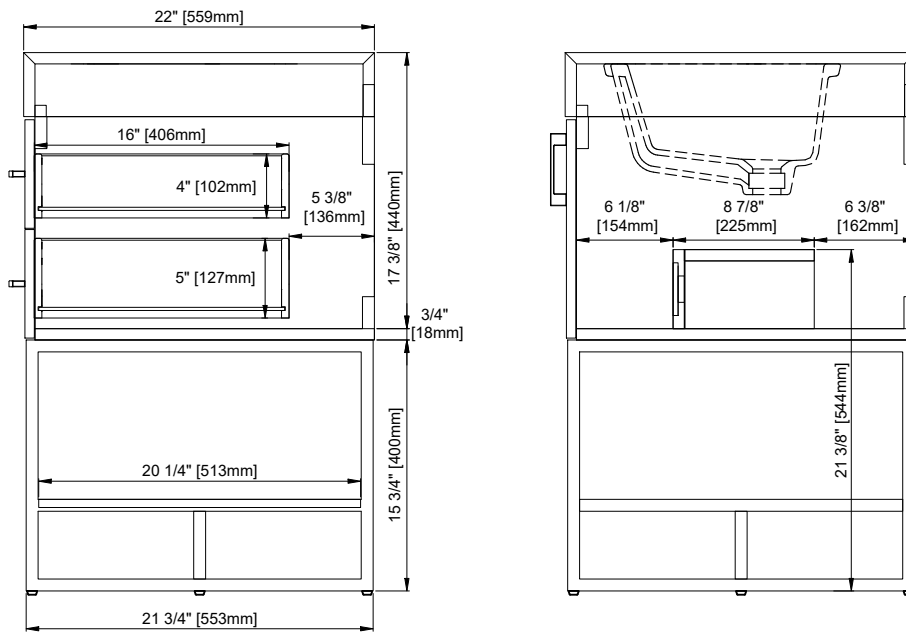

## Features and Materials

Solids: Yellow Poplar  
Veneers: (WMO,WLD) Engineered Oak  
Panels: MDF + Plywood  
Number of Doors: Two  
Number of Drawers: Two  
European Soft Close Hinges  
Full Extension, Soft Close Slides  
USB/Power Component: Yes, (ETL5011080)  
Installation: Freestanding  
Assembly Required: Attach the top with sink to the cabinet  
Hardware Material and Finish: Zinc Alloy  
(WMO)(WLD) , Champagne Brass  
Adjustable levelers  
Sink Top Included: Yes  
Sink Top Material: Glossy White Composite  
Number of Basins: One  
Faucet: 8" Widespread, not included  
Basin Overflow: Yes, facing front  
Fits Drain Hole Size: 1-3/8"

## Overall Dimensions

Width:36"  
Depth:22"  
Height:33-3/4"

ASME A112.19.2-2018/CSA B45.1-18

SINK MODEL: SNK-V1  
CUPC FILE NO: 13093

# 36" SINGLE VANITY

N521-V36-WMO

N521-V36-WLD

Top View

Front View

Pull

All dimensions are nominal  
2/3

Version: 202506

# 36" SINGLE VANITY

N521-V36-WMO

N521-V36-WLD

Side View

Back View

All dimensions are nominal  
3/3

Version: 202506