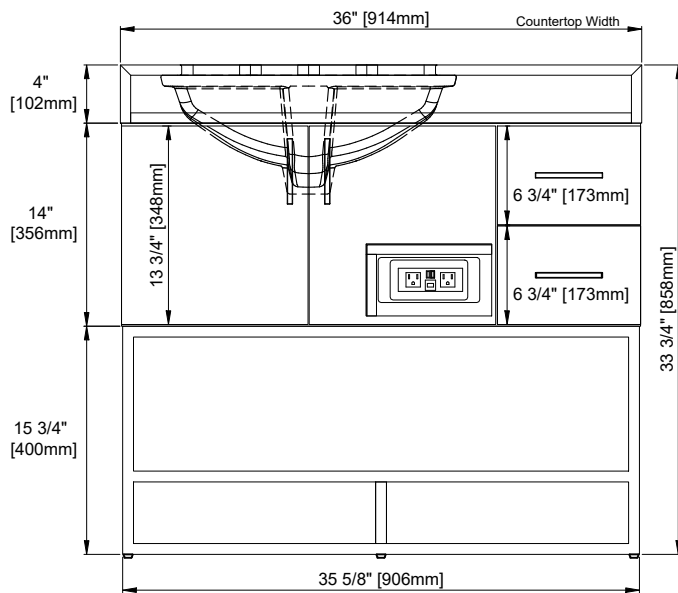

## Features and Materials

Solids: Yellow Poplar  
Veneers: (WMO,WLD) Engineered Oak  
Panels: MDF + Plywood  
Number of Doors: Two  
Number of Drawers: Two  
European Soft Close Hinges  
Full Extension, Soft Close Slides  
USB/Power Component: Yes, (ETL5011080)  
Installation: Freestanding  
Assembly Required: Attach the top with sink to the cabinet  
Hardware Material and Finish: Zinc Alloy  
(WMO)(WLD) , Champagne Brass  
Adjustable levelers  
Sink Top Included: Yes  
Sink Top Material: Glossy White Composite  
Number of Basins: One  
Faucet: 8" Widespread, not included  
Basin Overflow: Yes, facing front  
Fits Drain Hole Size: 1-3/8"

## Overall Dimensions

Width:36"  
Depth:22"  
Height:33-3/4"

ASME A112.19.2-2018/CSA B45.1-18

SINK MODEL: SNK-V1  
CUPC FILE NO: 13093

# 36" SINGLE VANITY

N521-V36-WMO

N521-V36-WLD

Top View

Front View

Pull

All dimensions are nominal  
2/3

Version: 202506

# 36" SINGLE VANITY

N521-V36-WMO

N521-V36-WLD

Side View

Back View

All dimensions are nominal  
3/3

Version: 202506