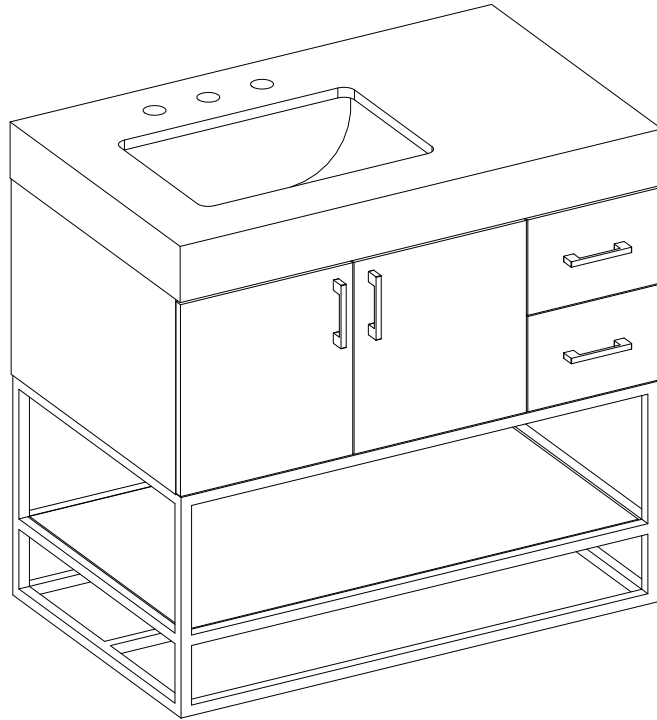

# 36" SINGLE VANITY

N521-V36-WMO  
N521-V36-WLD

---

## Features and Materials

Solids: Yellow Poplar  
Veneers: (WMO,WLD) Engineered Oak  
Panels: MDF + Plywood  
Number of Doors: Two  
Number of Drawers: Two  
European Soft Close Hinges  
Full Extension, Soft Close Slides  
USB/Power Component: Yes, (ETL5011080)  
Installation: Freestanding  
Assembly Required: Attach the top with sink to the cabinet  
Hardware Material and Finish: Zinc Alloy  
(WMO)(WLD) , Champagne Brass  
Adjustable levelers  
Sink Top Included: Yes  
Sink Top Material: Glossy White Composite  
Number of Basins: One  
Faucet: 8" Widespread, not included  
Basin Overflow: Yes, facing front  
Fits Drain Hole Size: 1-3/8"

## Overall Dimensions

Width:36"  
Depth:22"  
Height:33-3/4"

ASME A112.19.2-2018/CSA B45.1-18

SINK MODEL: SNK-V1  
CUPC FILE NO: 13093

# 36" SINGLE VANITY

N521-V36-WMO

N521-V36-WLD

Top View

Front View

Pull

All dimensions are nominal  
2/3

Version: 202506