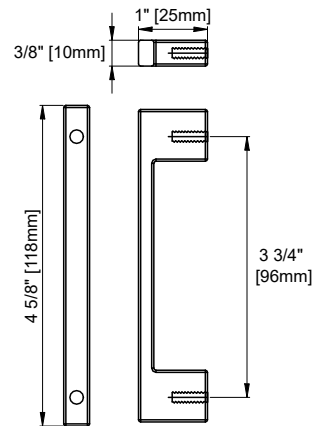

## Features and Materials

Solids: Yellow Poplar  
Veneers: (WMO,WLD) Engineered Oak  
Panels: MDF + Plywood  
Number of Doors: Two  
Number of Drawers: Two  
European Soft Close Hinges  
Full Extension, Soft Close Slides  
USB/Power Component: Yes, (ETL5011080)  
Installation: Freestanding  
Assembly Required: Attach the top with sink to the cabinet  
Hardware Material and Finish: Zinc Alloy  
(WMO)(WLD) , Champagne Brass  
Adjustable levelers  
Sink Top Included: Yes  
Sink Top Material: Glossy White Composite  
Number of Basins: One  
Faucet: 8" Widespread, not included  
Basin Overflow: Yes, facing front  
Fits Drain Hole Size: 1-3/8"

## Overall Dimensions

Width:36"  
Depth:22"  
Height:33-3/4"

ASME A112.19.2-2018/CSA B45.1-18

SINK MODEL: SNK-V1  
CUPC FILE NO: 13093

# 36" SINGLE VANITY

N521-V36-WMO

N521-V36-WLD

Top View

Front View

Pull

All dimensions are nominal  
2/3

Version: 202506

# 36" SINGLE VANITY

N521-V36-WMO

N521-V36-WLD

Side View

Back View

All dimensions are nominal  
3/3

Version: 202506