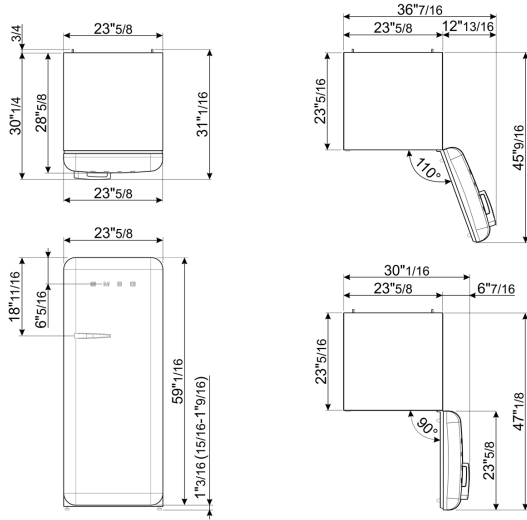

Refrigerator Inner Door

Number of adjustable door shelves	1
-----------------------------------	---

Other technical features

No. of compressors	1
Compressor type	Inverter

Performance / Energy Label

Net volume	9.53 cu. ft.
Freezer volume	0.92 cu. ft.
Fresh Food compartment - Storage Volume	7.88 cu. ft.

Width	23 11/16 "
Height	60 1/4 "
Depth without handle	28 11/16 "
Net weight	165 lbs

Product dimension drawing

Color option

FAB28URBE3
Color: Blue
Hinge position: Right

FAB28URBL3
Color: Black
Hinge position: Right