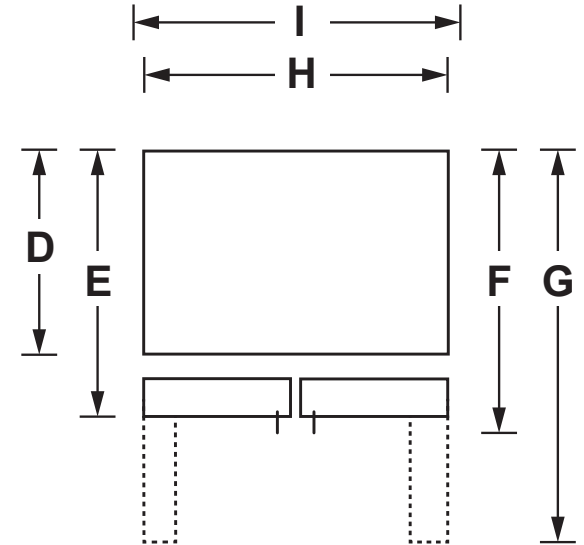

GFE26JBM/JEM/JMM/JSM/JGM/JYM

GE® ENERGY STAR® 25.6 Cu. Ft. French-Door Refrigerator

DIMENSIONS AND INSTALLATION INFORMATION (IN INCHES)

OVERALL DIMENSIONS	Height to top of door - crown or flat (in.) A	69-7/8
	Height to top of hinge (in.) B	69-3/4
	Height to top of case (in.) C	68-5/8
	Case depth without door (in.) D	29
	Case depth less door handle (in.) E	33-3/8
	Case depth with door handle (in.) F	35-7/8
	Depth with fresh food door open 90° (in.) G	48-3/8
	Width (in.) H	35-3/4
	Width with door open 90° inc. door handle (in.) I	43-3/4
AIR CLEARANCES	Each side (in.)	1/8
	Top (in.)	1
	Back (in.)	2