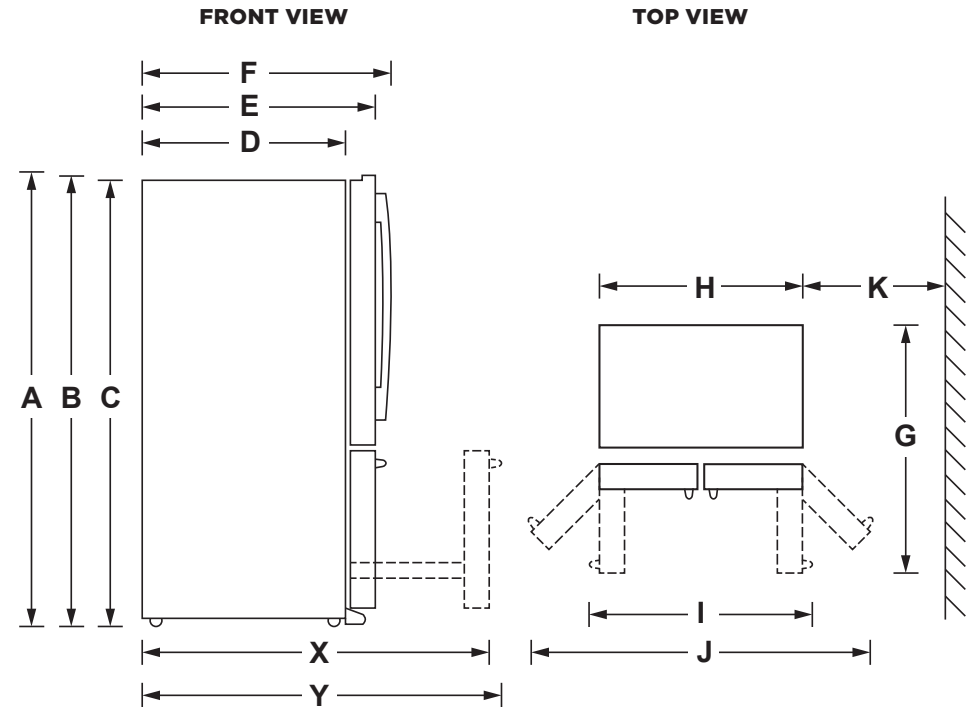

### DIMENSIONS AND INSTALLATION INFORMATION (IN INCHES)

Height to top of door (in.) <b>A</b>	70-1/2
Height to top of hinge (in.) <b>B</b>	69-7/8
Height to top of case (in.) <b>C</b>	69
Case depth without door (in.) <b>D</b>	24-3/8
Case depth less door handle (in.) <b>E</b>	29-3/4
Case depth with door handle (in.) <b>F</b>	31-1/4
Depth with fresh food door open 90° (in.) <b>G</b>	43-3/8
Width (in.) <b>H</b>	35-3/4
Width with door open 90° with door handle (in.) <b>I</b>	44-5/8
Width with doors open fully (in.) <b>J</b>	68
Min distance between side of case and wall, in either direction, to allow doors to open fully (in.) <b>K</b>	16-1/8
Depth with FZ door completely open (w/o handle) (in.) <b>X</b>	44-3/4
Depth with FZ door completely open (w/ handle) (in.) <b>Y</b>	46-1/4