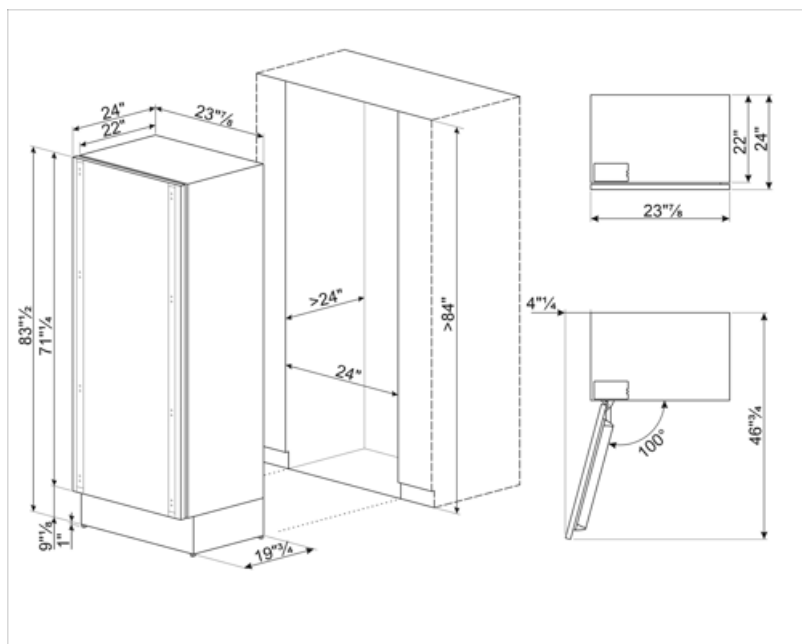

Temperature setting type	Electronic
Anti-UV door glass	Yes
Antibacterial Gasket	Yes

Performance / Energy Label

Max Capacity (bottles 0,75lt)	78	Total net volume	93.0 gal

Electrical Connection

Current	2,5 A	Power cord length	78 3/4 "
Voltage (V)	115 V	Plug	(B) NEMA 5-15P
Frequency (Hz)	60 Hz