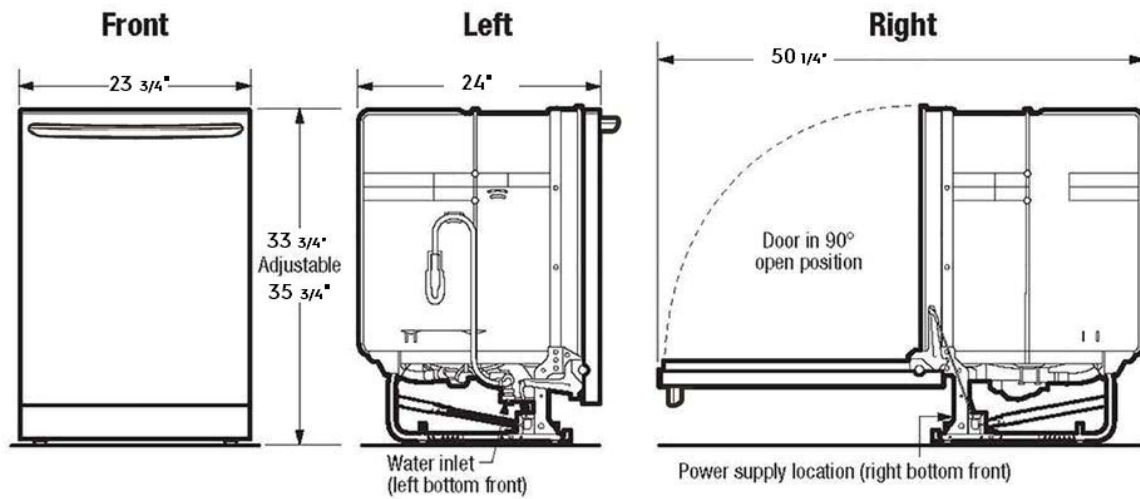

FDSH4501AS

Available Colors : Stainless Steel

Version : 09/20

Dishwasher

24" Built-in Dishwasher with EvenDry™

Installation Drawing