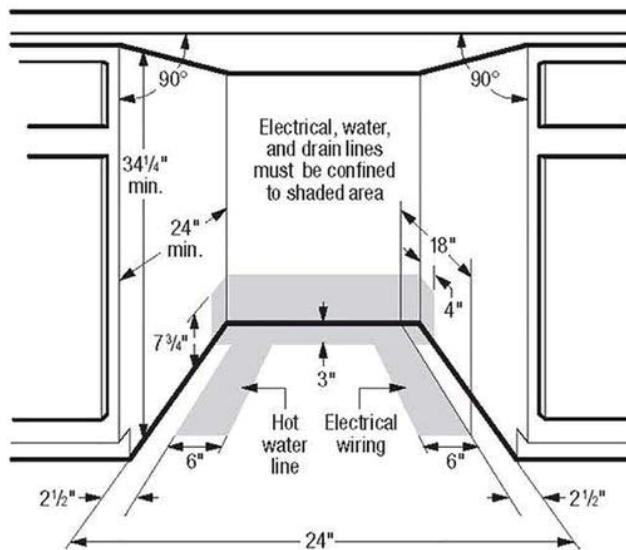

FDSH4501AS

Available Colors : Stainless Steel

Version : 09/20

Dishwasher

24" Built-in Dishwasher with EvenDry™

Installation Drawing