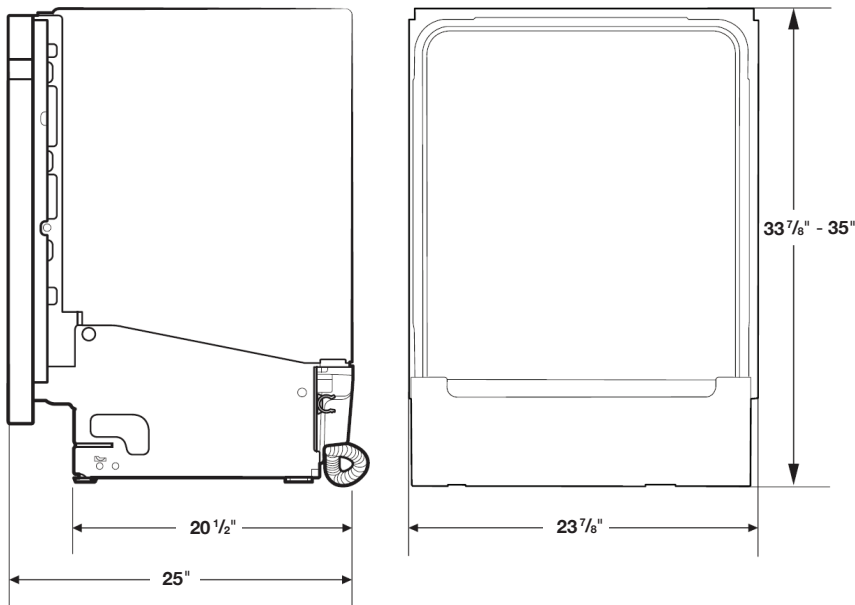

Dimensions

Side View

Rear View

Features

- 7 Wash Cycles: Auto, Normal, Heavy, Delicate, Express 60, Rinse Only, Self Clean
- 8 Options: Half-Load Wash (Lower Rack), Zone Booster™ (Left), Speed Booster, Hi-Temp Wash, Sanitize (Anti-bacterial – NSF), Delay Start, Control Lock, Smart Control (Wi-Fi App)
- AutoRelease™ Door
- Hidden Heat Element
- Stainless Steel Interior Tub

Convenience

- Control Lock
- Digital Water Leakage Sensor
- Flexible Third Rack
- One-Touch Adjustable Racking System
- Silverware Basket
- Upper Rack: Foldable Cup Shelves, 2 Adjustable Tines
- Lower Rack: Fold-Down Tines

Warranty

One (1) Year All Parts and Labor

Five (5) Year Limited on Printed Circuit Board and Interior Nylon Racks

Product Dimensions & Weight (WxHxD)

Dimensions (height is adjustable):

23⁷/₈" x 33⁷/₈" – 35" x 25"

Weight: 95 lbs

Shipping Dimensions & Weight (WxHxD)

Dimensions:

26" x 34³/₄" x 29³/₄"

Weight: 101 lbs

Standard Finishes

Fingerprint Resistant
Stainless Steel

Model #

DW80R9950US 887276296647

Fingerprint Resistant
Black Stainless Steel

DW80R9950UG 887276296623

BESPOKE Finishes

Fingerprint Resistant
Tuscan Steel

DW80R9950UT 887276320137

Fingerprint Resistant
Navy Steel

DW80R9950QN 887276581798