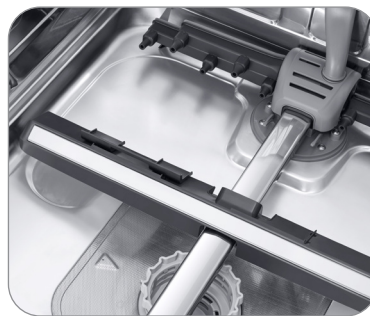

Linear Wash System