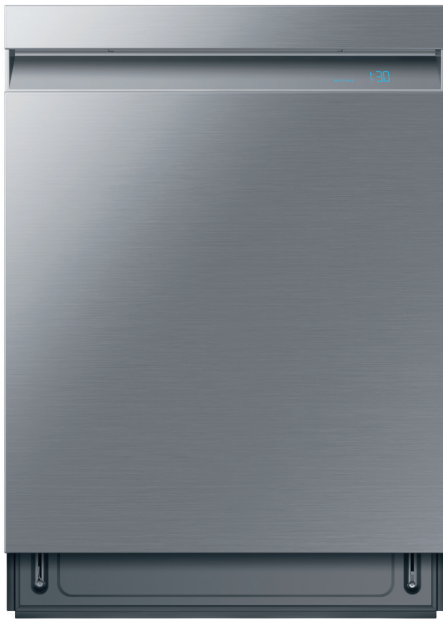

DW80R9950US

SAMSUNG

Samsung Linear Wash 39 dBA Dishwasher

Signature Features

Linear Wash System

- AquaBlast™ jets provide corner to corner coverage for superior cleaning.

Whisper Quiet Cleaning

- Less noise and less disturbance with virtually silent wash cycles at 39 dBA.

AutoRelease™ Door

- At the end of a cycle, the door automatically opens to circulate air and improve drying performance.

Available Colors

Standard Finishes

BESPOKE Finishes

Linear Wash System

AutoRelease™ Door

Features

- Flexible 3rd Rack
- Fingerprint Resistant Stainless Finish
- Zone Booster™
- Touch Control
- Quiet Operation: 39 dBA
- Wi-Fi Connectivity
- 7 Wash Cycles
- 8 Options
- Half-Load Cycle
- Express Cycle: 60 Minutes
- One-Touch Adjustable Racking System
- Full Stainless Steel Interior
- 15 Place Settings
- 3 Spray Wash Arms (Upper, Middle, Lower)