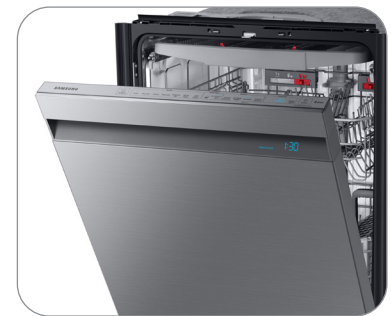

AutoRelease™ Door

Features

- Flexible 3rd Rack
- Fingerprint Resistant Stainless Finish
- Zone Booster™
- Touch Control
- Quiet Operation: 39 dBA
- Wi-Fi Connectivity
- 7 Wash Cycles
- 8 Options
- Half-Load Cycle
- Express Cycle: 60 Minutes
- One-Touch Adjustable Racking System
- Full Stainless Steel Interior
- 15 Place Settings
- 3 Spray Wash Arms (Upper, Middle, Lower)

Convenience

- LED Time Display
- Control Lock
- Delay Start
- Digital Leak Sensor

Rating

ENERGY STAR®-rated:
239 kWh/yr