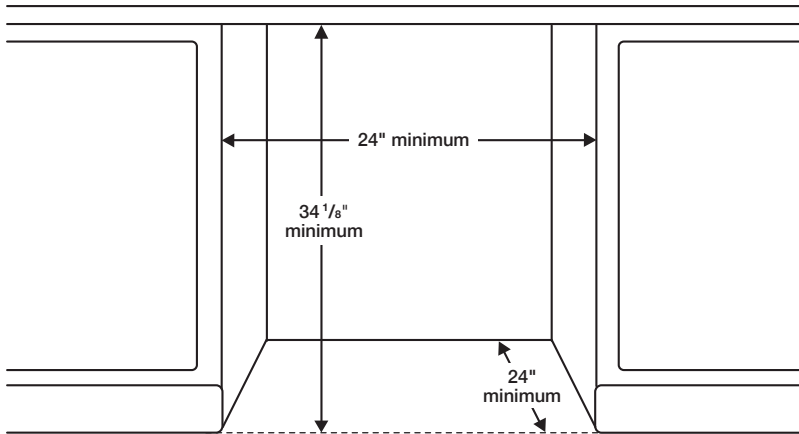

Dimensions

Side View

Rear View

Features

- 7 Wash Cycles: Auto, Normal, Heavy, Delicate, Express 60, Rinse Only, Self Clean
- 8 Options: Half-Load Wash (Lower Rack), Zone Booster™ (Left), Speed Booster, Hi-Temp Wash, Sanitize (Anti-bacterial – NSF), Delay Start, Control Lock, Smart Control (Wi-Fi App)
- AutoRelease™ Door
- Hidden Heat Element
- Stainless Steel Interior Tub

Warranty

One (1) Year All Parts and Labor

Five (5) Year Limited on Printed Circuit Board and Interior Nylon Racks

Product Dimensions & Weight (WxHxD)

Dimensions (height is adjustable):

23⁷/₈" x 33⁷/₈" – 35" x 25"