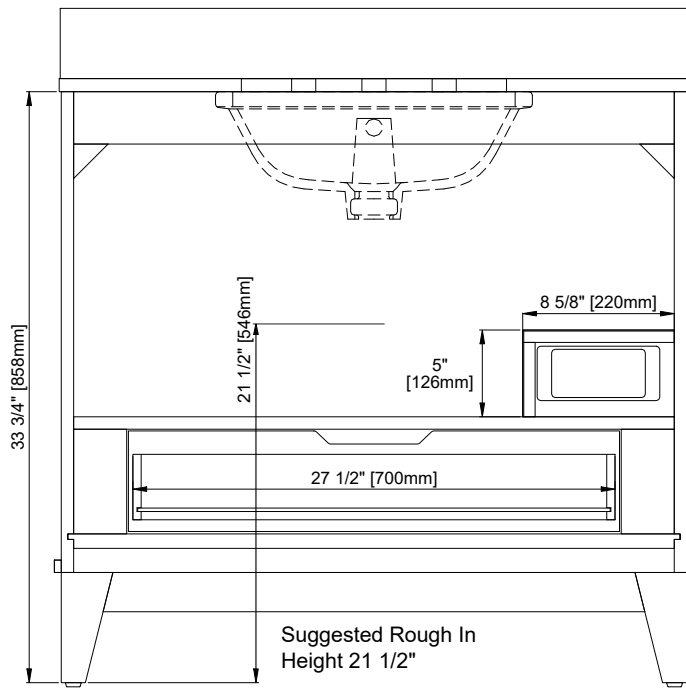

36" Single Vanity

N525-V36-SBL
N525-V36-BW
N525-V36-KNO

Features and Materials

Solids: Poplar
Veneer: (KNO) Engineered Wood
Panels: MDF + Plywood
Number of Doors: Two
Number of Drawers: One internal
USB/Power Component: Yes (ETL5011080)
Cord Length: 6'6"
Installation: Freestanding
Assembly Required: Attach the top with sink to the cabinet
Hardware Material and Finish: Zinc Alloy (BW) Champagne Brass, (SBL) Satin Nickel
European Soft Close Hinges
Full Extensions, Soft Close Glides
Adjustable levelers
Sink Top Included: Yes
Sink Top Material: Glossy White Composite
Number of Basins: One
Faucet: 8" Widespread, not included
Basin Overflow: Yes, facing front
Fits Drain Hole Size: 1-3/8"

Overall Dimensions

Width: 36"
Depth: 19"
Height: 38-1/2"
includes 4" Backsplash

ASME A112.19.2-2018/CSA B45.1-18

SINK MODEL: F2014B
CUPC FILE NO: 14592

Version: 202512

36" Single Vanity

N525-V36-SBL
 N525-V36-BW
 N525-V36-KNO

Top View

Front View

Pull

All dimensions are nominal

36" Single Vanity

N525-V36-SBL

N525-V36-BW

N525-V36-KNO

Back View

All dimensions are nominal