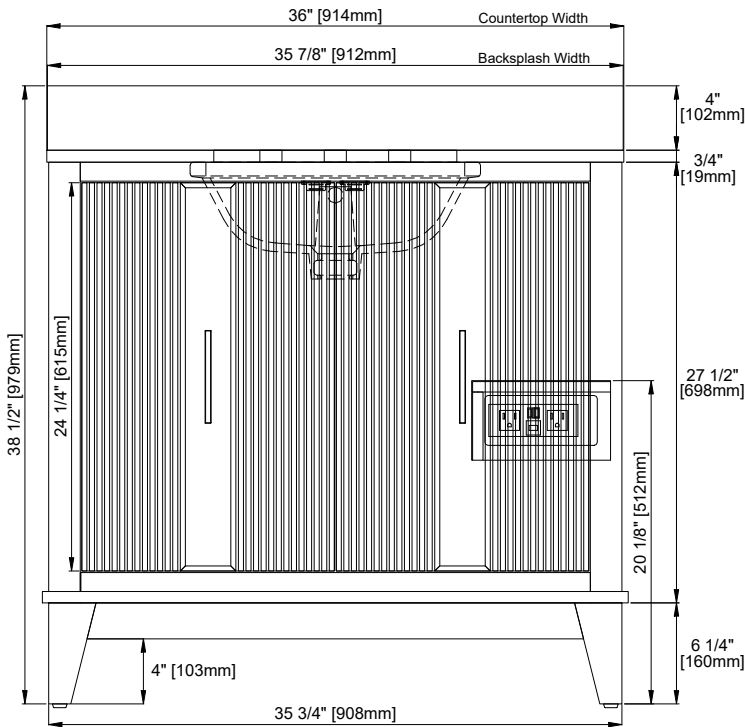

36" Single Vanity

N525-V36-SBL
N525-V36-BW
N525-V36-KNO

Features and Materials

Solids: Poplar
Veneer: (KNO) Engineered Wood
Panels: MDF + Plywood
Number of Doors: Two
Number of Drawers: One internal
USB/Power Component: Yes (ETL5011080)
Cord Length: 6'6"
Installation: Freestanding
Assembly Required: Attach the top with sink to the cabinet
Hardware Material and Finish: Zinc Alloy (BW) Champagne Brass, (SBL) Satin Nickel
European Soft Close Hinges
Full Extensions, Soft Close Glides
Adjustable levelers
Sink Top Included: Yes
Sink Top Material: Glossy White Composite
Number of Basins: One
Faucet: 8" Widespread, not included
Basin Overflow: Yes, facing front
Fits Drain Hole Size: 1-3/8"

Overall Dimensions

Width: 36"
Depth: 19"
Height: 38-1/2"
includes 4" Backsplash

ASME A112.19.2-2018/CSA B45.1-18

SINK MODEL: F2014B
CUPC FILE NO: 14592

Version: 202512

36" Single Vanity

N525-V36-SBL
 N525-V36-BW
 N525-V36-KNO

Top View

Front View

Pull

All dimensions are nominal

36" Single Vanity

N525-V36-SBL

N525-V36-BW

N525-V36-KNO

Back View

All dimensions are nominal