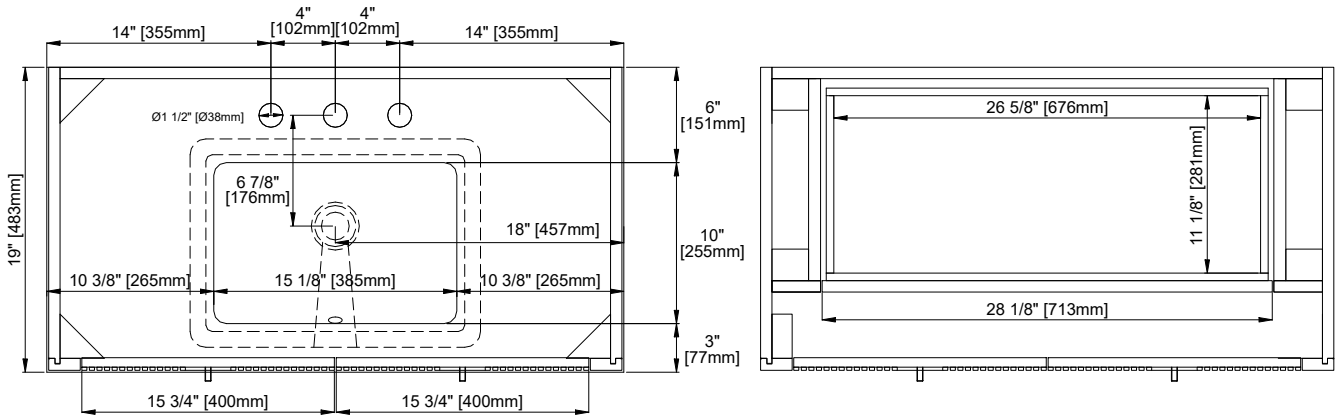

36" Single Vanity

N525-V36-SBL
N525-V36-BW
N525-V36-KNO

Features and Materials

Solids: Poplar
Veneer: (KNO) Engineered Wood
Panels: MDF + Plywood
Number of Doors: Two
Number of Drawers: One internal
USB/Power Component: Yes (ETL5011080)
Cord Length: 6'6"
Installation: Freestanding
Assembly Required: Attach the top with sink to the cabinet
Hardware Material and Finish: Zinc Alloy (BW) Champagne Brass, (SBL) Satin Nickel
European Soft Close Hinges
Full Extensions, Soft Close Glides
Adjustable levelers
Sink Top Included: Yes
Sink Top Material: Glossy White Composite
Number of Basins: One
Faucet: 8" Widespread, not included
Basin Overflow: Yes, facing front
Fits Drain Hole Size: 1-3/8"

Overall Dimensions

Width: 36"
Depth: 19"
Height: 38-1/2"
includes 4" Backsplash

ASME A112.19.2-2018/CSA B45.1-18

SINK MODEL: F2014B
CUPC FILE NO: 14592

Version: 202512

36" Single Vanity

N525-V36-SBL
 N525-V36-BW
 N525-V36-KNO

Top View

Front View

Pull

All dimensions are nominal

36" Single Vanity

N525-V36-SBL

N525-V36-BW

N525-V36-KNO

Back View

All dimensions are nominal