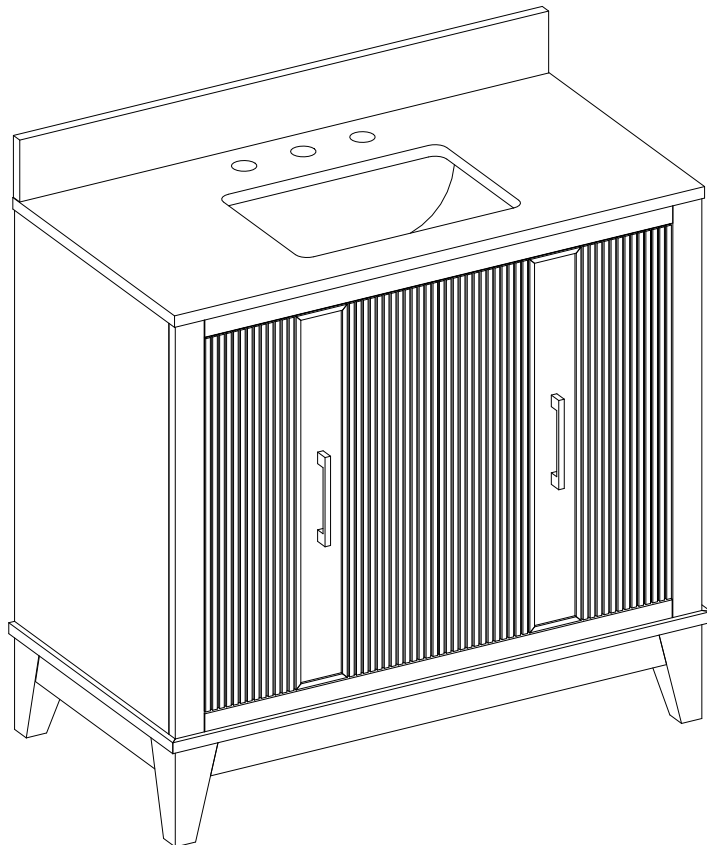

36" Single Vanity

N525-V36-SBL
N525-V36-BW
N525-V36-KNO

Features and Materials

Solids: Poplar
Veneer: (KNO) Engineered Wood
Panels: MDF + Plywood
Number of Doors: Two
Number of Drawers: One internal
USB/Power Component: Yes (ETL5011080)
Cord Length: 6'6"
Installation: Freestanding
Assembly Required: Attach the top with sink to the cabinet
Hardware Material and Finish: Zinc Alloy (BW) Champagne Brass, (SBL) Satin Nickel
European Soft Close Hinges
Full Extensions, Soft Close Glides
Adjustable levelers
Sink Top Included: Yes
Sink Top Material: Glossy White Composite
Number of Basins: One
Faucet: 8" Widespread, not included
Basin Overflow: Yes, facing front
Fits Drain Hole Size: 1-3/8"

Overall Dimensions

Width: 36"
Depth: 19"
Height: 38-1/2"
includes 4" Backsplash

ASME A112.19.2-2018/CSA B45.1-18

SINK MODEL: F2014B
CUPC FILE NO: 14592

Version: 202512

36" Single Vanity

N525-V36-SBL
 N525-V36-BW
 N525-V36-KNO

Top View

Front View

Pull

All dimensions are nominal

36" Single Vanity

N525-V36-SBL

N525-V36-BW

N525-V36-KNO