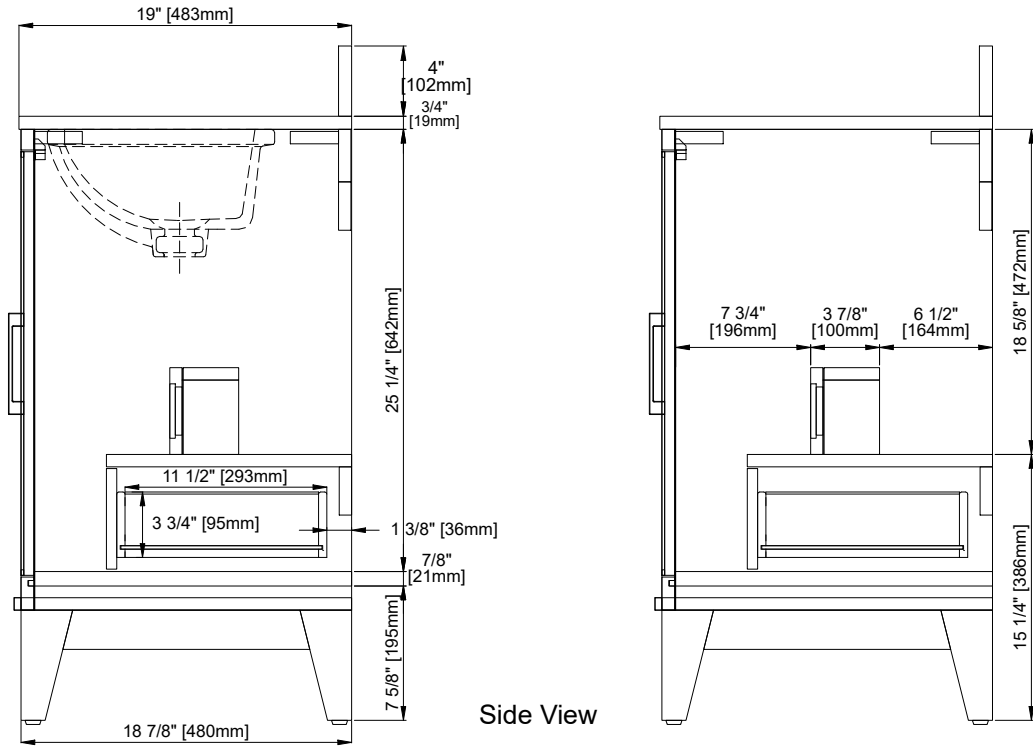

36" Single Vanity

N525-V36-SBL
N525-V36-BW
N525-V36-KNO

Features and Materials

Solids: Poplar
Veneer: (KNO) Engineered Wood
Panels: MDF + Plywood
Number of Doors: Two
Number of Drawers: One internal
USB/Power Component: Yes (ETL5011080)
Cord Length: 6'6"
Installation: Freestanding
Assembly Required: Attach the top with sink to the cabinet
Hardware Material and Finish: Zinc Alloy (BW) Champagne Brass, (SBL) Satin Nickel
European Soft Close Hinges
Full Extensions, Soft Close Glides
Adjustable levelers
Sink Top Included: Yes
Sink Top Material: Glossy White Composite
Number of Basins: One
Faucet: 8" Widespread, not included
Basin Overflow: Yes, facing front
Fits Drain Hole Size: 1-3/8"

Overall Dimensions

Width: 36"
Depth: 19"
Height: 38-1/2"
includes 4" Backsplash

ASME A112.19.2-2018/CSA B45.1-18

SINK MODEL: F2014B
CUPC FILE NO: 14592

Version: 202512

36" Single Vanity

N525-V36-SBL
 N525-V36-BW
 N525-V36-KNO

Top View

Front View

Pull

All dimensions are nominal

36" Single Vanity

N525-V36-SBL

N525-V36-BW

N525-V36-KNO

Back View

All dimensions are nominal