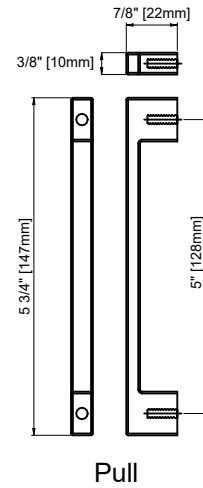

36" Single Vanity

N525-V36-SBL
N525-V36-BW
N525-V36-KNO

Features and Materials

Solids: Poplar
Veneer: (KNO) Engineered Wood
Panels: MDF + Plywood
Number of Doors: Two
Number of Drawers: One internal
USB/Power Component: Yes (ETL5011080)
Cord Length: 6'6"
Installation: Freestanding
Assembly Required: Attach the top with sink to the cabinet
Hardware Material and Finish: Zinc Alloy (BW) Champagne Brass, (SBL) Satin Nickel
European Soft Close Hinges
Full Extensions, Soft Close Glides
Adjustable levelers
Sink Top Included: Yes
Sink Top Material: Glossy White Composite
Number of Basins: One
Faucet: 8" Widespread, not included
Basin Overflow: Yes, facing front
Fits Drain Hole Size: 1-3/8"

Overall Dimensions

Width: 36"
Depth: 19"
Height: 38-1/2"
includes 4" Backsplash

ASME A112.19.2-2018/CSA B45.1-18

SINK MODEL: F2014B
CUPC FILE NO: 14592

Version: 202512

36" Single Vanity

N525-V36-SBL
 N525-V36-BW
 N525-V36-KNO

Top View

Front View

Pull

All dimensions are nominal

36" Single Vanity

N525-V36-SBL

N525-V36-BW

N525-V36-KNO

Back View

All dimensions are nominal