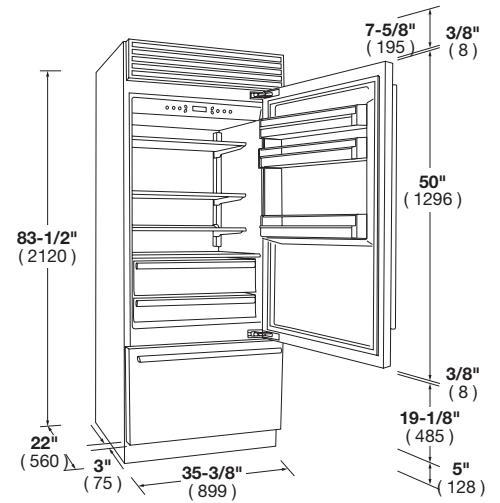

Ice Maker

FRIDGE

Refrigeration Compartment
FlexZone Bottom Drawer
Total No Frost
Stainless Steel Crisper Drawers
Ice Maker with ice tray
LED Lighting
Brilliant white aluminium interior

OPTIONAL ACCESSORIES

REFSBSPRO60
Coupling kit with a 24" wine cellar
REFSBSPRO72
Two 36" Fridges coupling kit

SOFIA

36" PROFESSIONAL FRIDGE

| CODE ID | LEFT HINGE | F7PBM36S1-L 36" PROFESSIONAL FRIDGE | F7PBM36S1-R 36" PROFESSIONAL FRIDGE | RIGHT HINGE |
|---|--|--|--|-------------|
| Series and Finish | Series 700 - Professional Design - Stainless Steel | | | |
| PERFORMANCES/CAPACITY | | | | |
| Annual Energy Usage | \$69 (571 kWh) | | | |
| Noise Level db | 40 | | | |
| Fridge compartment capacity (cbft) | 14.7 | | | |
| Flexzone Bottom-Drawer capacity (cbft) | 3.8 | | | |
| FEATURES | | | | |
| Fridge Compartment | | | | |
| Glass Shelves | 2 | | | |
| Adjustable Door Shelves | 3 | | | |
| Micro shot-peened Stainless Steel Drawers | 2 Low Temp | | | |
| Flexzone Bottom-Drawer | | | | |
| White Painted Drawers | 1 | | | |
| Internal Drawers | 1 + 1 ice tray | | | |
| LED lighting | • | | | |
| Ice Maker | • | | | |
| Equipment | | | | |
| No Frost | • | | | |
| Flexzone | • | | | |
| TruPivot hinges | • | | | |
| DIMENSIONS/WEIGHT | | | | |
| Width in | 35 - 3/8" | 900 mm | | |
| Height in | 83 - 1/2" | 2121 mm | | |
| Depth without handle in | 25" | 635 mm | | |
| Minimum niche height in | 84" | 2134 mm | | |
| Door clearance in | 57 - 7/8" | 1470 mm | | |
| Door opening angle | 105° | | | |
| Net Weight | 540 lbs | (245 kg) | | |
| POWER / RATINGS (115 V, 60 HZ) | | | | |
| Watts / Amps | 552W - 4.8A | | | |
| Power Cable | Nema 5-15P | | | |
| INSTRUCTIONS FOR USE | | | | |
| Use & Care Manual / Installation Manual | English / French / Spanish | | | |