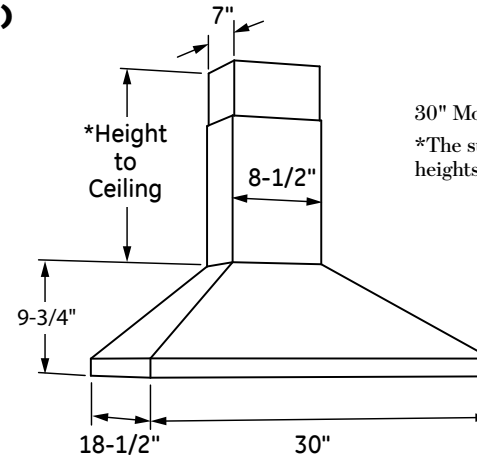

JVW5301SJ/EJ

GE® 30" Wall-Mount Pyramid Chimney Hood

DIMENSIONS AND INSTALLATION INFORMATION (IN INCHES)

INSTALLATION INFORMATION:

Before installing, consult Use & Care/installation instructions packed with product for current dimensional data.

OPTIONAL ACCESSORIES

JXDC72SS/ES-10(ft.) Ceiling Duct Cover Kit
Max ceiling height installation with kit - 10'-0"

JXRC70-Remote Control

JXCF72-Charcoal Filter
(needed if used in recirculation mode)

Amp Rating	
120V	2.5

30" Models Require a 30"-Wide Opening

*The supplied duct cover fits 7'-4" to 8'-10" ceiling heights (10" with optional high ceiling kit JXDC72)