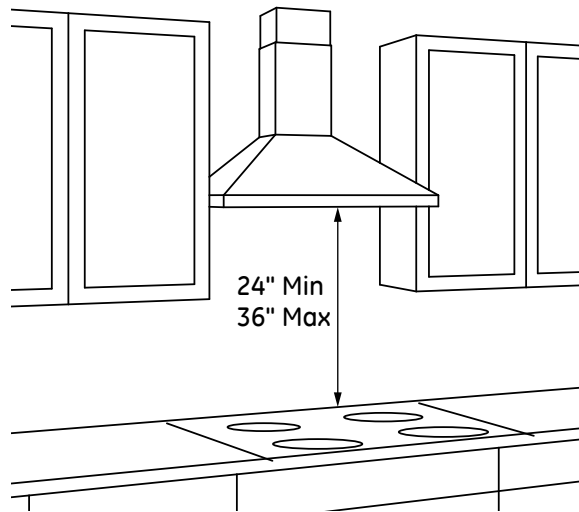

JVW5301SJ/EJ

GE® 30" Wall-Mount Pyramid Chimney Hood

DIMENSIONS AND INSTALLATION INFORMATION (IN INCHES)

INSTALLATION INFORMATION:

Before installing, consult Use & Care/installation instructions packed with product for current dimensional data.

OPTIONAL ACCESSORIES

JXDC72SS/ES-10(ft.) Ceiling Duct Cover Kit
Max ceiling height installation with kit - 10'-0"

JXRC70-Remote Control

JXCF72-Charcoal Filter
(needed if used in recirculation mode)

Amp Rating	
120V	2.5

30" Models Require a 30"-Wide Opening

*The supplied duct cover fits 7'-4" to 8'-10" ceiling heights (10" with optional high ceiling kit JXDC72)

The vent hood must be installed 24" min. and 36" max. above the cooking surface. The hood installation height above the cooking surface depends upon ceiling height. The telescopic duct cover conceals the ductwork running from the top of the hood to the ceiling.