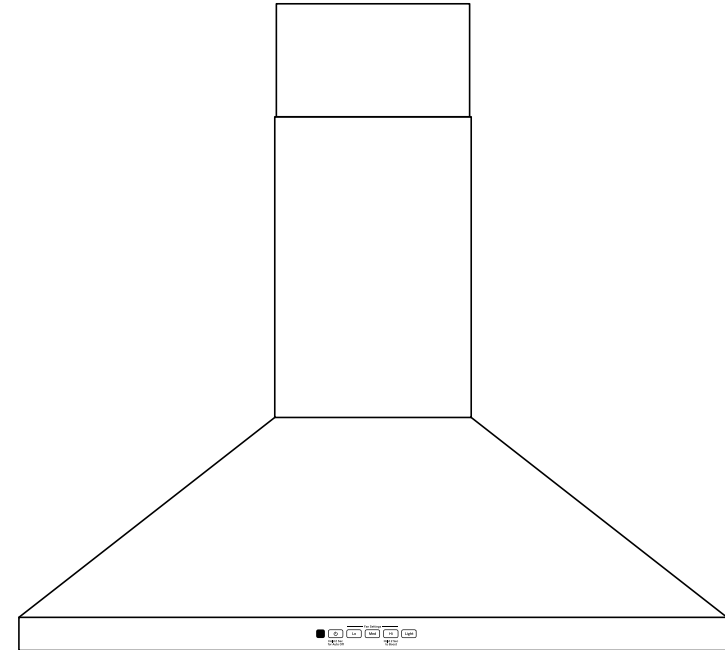

JVW5301SJ/EJ

GE® 30" Wall-Mount Pyramid Chimney Hood

FEATURES AND BENEFITS

350-CFM venting system with boost - Effectively remove smoke, grease, odor and moisture

Electronic backlit controls - Add a sophisticated look with this up-front, easy-to-use display

Dual halogen cooktop light - Enjoy better visibility with a brightly lit cooktop and surrounding surface

Night light - Keep a dim light on for visibility at all hours

Convertible venting options - Select recirculating or external venting

Remote control option - Control your ventilation lighting and fan speed from anywhere in the kitchen

Model JVW5301SJSS - Stainless steel

Model JVW5301EJES - Slate

GE APPLIANCES