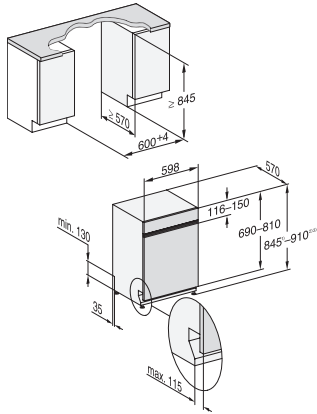

G 7936 SCi AutoDos
Semi-integrated dishwasher
39 dB | Cutlery tray | MaxiComfort baskets | M Touch | BrilliantLight

EAN: 4002516770770 / Material number: 12496970 /
Old Material Number: 21793654USA

| | |
|---|-------------------|
| SaniWash | • |
| Energy Saver | • |
| Extra Quiet 37 dB(A) | • |
| Tall items | • |
| Glasses – No Rinse Aid | • |
| Appliance care | • |
| Rinse out salt | • |
| Rinse & Hold | • |
| Filters | • |
| Dishwashing options | |
| AutoDos | • |
| BottleClean | • |
| Quick | • |
| IntenseZone | • |
| Extra Clean | • |
| Extra dry | • |
| Baskets | |
| Cutlery loading | 3D MultiFlex Tray |
| FlexCare glass holder | 2 |
| FlexCare cup rack | 1 |
| Basket design | MaxiComfort |
| MultiClip | • |
| FlexCare Glass & Bottle | • |
| XL-Assist | • |
| StrawClean | • |
| Safety | |
| Waterproof system | • |
| Check filter saturation indicator | • |
| Child Safety lock | • |
| System lock | • |
| Technical data | |
| Niche width min in in.(mm) | 23 5/8 (600) |
| Niche width max in in.(mm) | 23 5/8 (600) |
| Niche height min in in.(mm) | 33 3/4 (855) |
| Niche height max in in.(mm) | 36 1/4 (920) |
| Niche depth in in.(mm) | 22 1/2 (570) |
| Appliance width in in.(mm) | 23 5/8 (598) |
| Appliance height in in.(mm) | 33 3/4 (855) |
| Appliance depth in in.(mm) | 22 1/2 (570) |
| Appliance depth with door open in in.(cm) | 47 1/2 (120.5) |
| Net weight in lbs. (kg) | 109 (49.2) |
| Total connected load in kW | 1.40 |
| Voltage in V | 120 |
| Fuse rating in A | 15 |
| Number of phases | 1 |
| Electrical frequency standard | 60 |
| Length of water inlet hose in m | 5 (1.50) |
| Length of water drain hose in m | 5 (1.50) |

G 7936 SCi AutoDos

Semi-integrated dishwasher

39 dB | Cutlery tray | MaxiComfort baskets | M Touch | BrilliantLight

G7000, integrated dishwasher, XXL, 60cm (installation drawing)

1) Plinth height 35-155 mm, 2) Plinth height 100-220 mm, 3) Appliance height max. 970 mm with plinth height conversion kit (Mat.-Nr. 6.394.761), ,