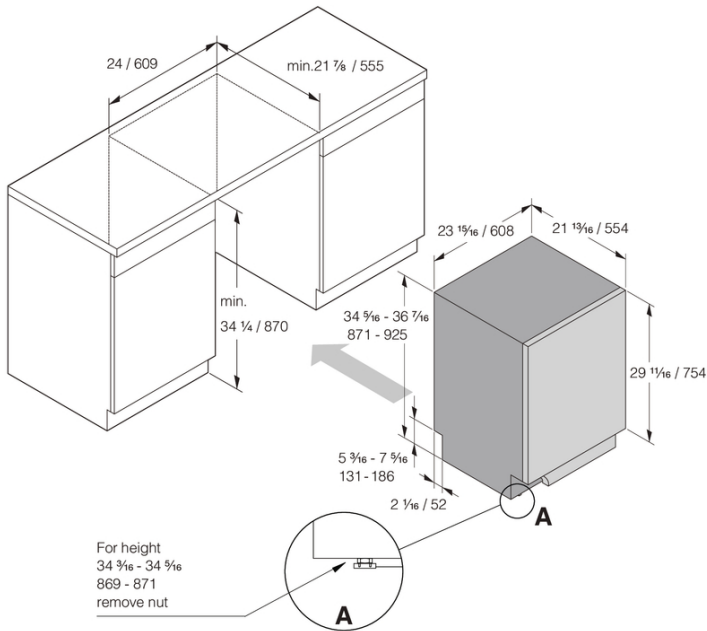

Measurements: inches / millimetres