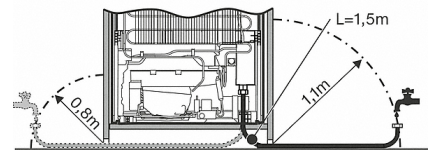

KFNS 37692 iDE-1

PerfectCool fridge-freezer

For that special look in the kitchen thanks to Perfect fresh Pro and FlexiLight.