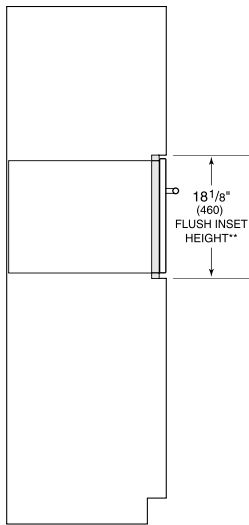

E
 ELECTRICAL
 SUPPLY WITHIN OPENING
 OR IN ADJACENT CABINET
 WITHIN REACH OF
 POWER CORD

E

flush-installation

SIDE VIEW

FRONT VIEW

*Will be visible and should be finished to match cabinetry.
 **Dimension provides minimum reveals.