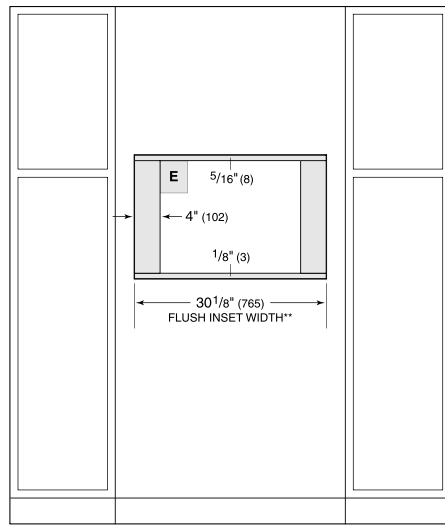

E
 ELECTRICAL
 SUPPLY WITHIN OPENING
 OR IN ADJACENT CABINET
 WITHIN REACH OF
 POWER CORD

E

flush-installation

SIDE VIEW

FRONT VIEW

*Will be visible and should be finished to match cabinetry.
 **Dimension provides minimum reveals.