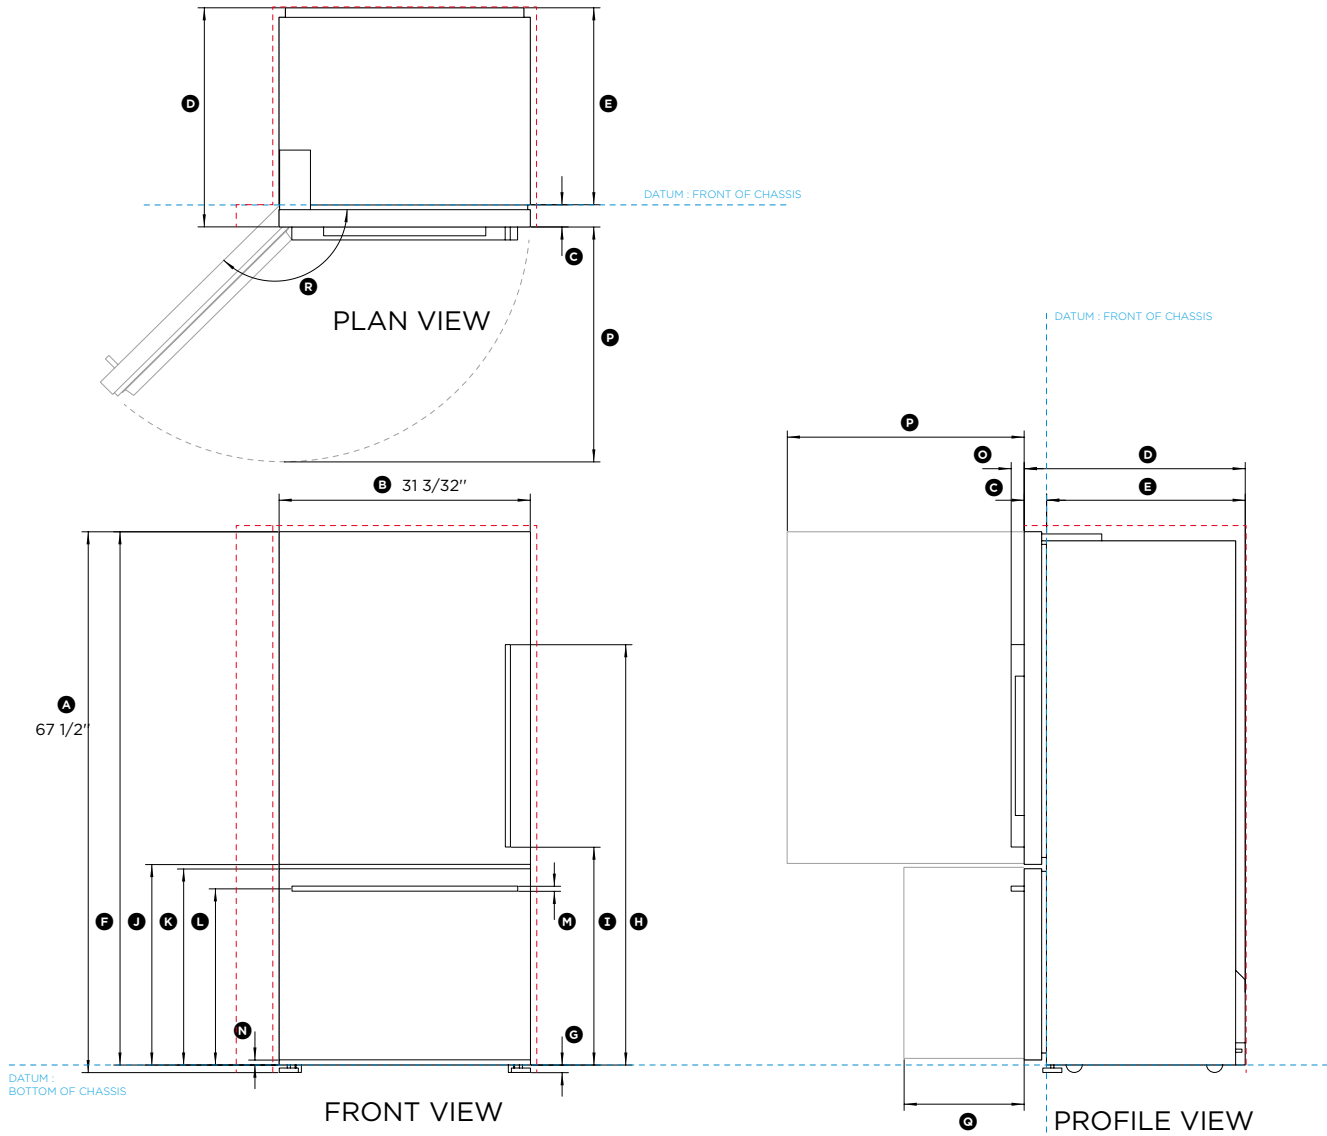

DATA SHEET

790MM ACTIVESMART™ FRIDGE

Model no:

RF170WDLX4, RF170WDLX5

Product Dimensions	in
Ⓐ Overall height* of fridge	67 1/2"
Ⓑ Overall width of fridge	31 3/32"
Ⓒ Depth of fridge door and gasket (excludes handle)	2 3/4"
Ⓓ Depth of fridge door and chassis (excludes handle)	27 3/8"
Ⓔ Depth of fridge chassis (does not include fridge door)	24 5/8"
Ⓕ Height from bottom datum to top of fridge door	66 9/16"
Ⓖ Height of feet (adjustable)	15/16"
Ⓜ Height from bottom datum to top of top handle	52 3/8"
Ⓨ Height from bottom datum to bottom of top handle	27 1/8"
Ⓛ Height from bottom datum to bottom of top door	25 5/32"
Ⓟ Height from bottom datum to top of bottom door	24 21/32"
Ⓢ Height from bottom datum to centerline of bottom handle	22 3/16"
Ⓟ Thickness of handles	5/8"
Ⓡ Height from bottom datum to bottom of bottom door	13/16"
Ⓣ Depth of handle (measured from front of door)	1 5/8"
Ⓢ Depth of door (open at 90°) (measured from front of door)	29 5/16"
Ⓣ Depth of drawer (open) (measured from front of drawer) excluding handle	14 3/4"
Ⓡ Rotation of door (open)	138°

\* Includes mounted feet

Minimum Clearances	in
Minimum height of cavity	68 5/16"
Minimum side clearance installed flush with chassis	25/32"
Side clearance (hinge side) - installed flush with door - full rotation	5 5/16"
Rear clearance (including evaporator tray)	1 3/16"

INDICATES PRODUCT DATUM .....  
 INDICATES CABINERY CLEARANCES - - - - -

DATE: 06.10.2015

IMPORTANT NOTE: Throughout this guide, dimensions may vary by ±2mm (3/32"). Please read the installation manual for detailed information on installing the product. [www.fisherpaykel.com](http://www.fisherpaykel.com)