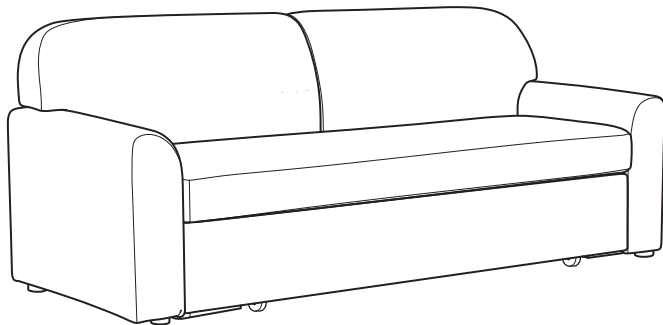

WILLOW CONVERTIBLE SOFA

ASSEMBLY INSTRUCTIONS

Dream Convertibles®

- Please DO NOT dispose packaging material till you are satisfied with the finished product.
- Place all the parts on a clean and smooth surface such as rug or carpet to avoid the parts being from dirty or scratched.
- Before you begin assembly, please read and follow the assembly instructions step by step process for successful assembly completion.
- if you have any questions or concerns, please stop and call 866-626-7826 or email customerservice@lifestylesolutions.com for assistance.

WARNING

- This product has been designed for seating three average adults, to prevent injury and damages, please avoid miss use or jumping on it.
- This product is designed for home use and not intended for commercial use.
- Children should not be present while assembling the furniture, due to safety concerns.
- Recommended # of people needed for handling: 2 (however it is always better to have an extra hand.)
- THIS INSTRUCTION BOOKLET CONTAINS **IMPORTANT** SAFETY INFORMATION. PLEASE READ AND KEEP FOR FUTURE REFERENCE.

PARTS

Sofa Body
QTY:1

Left Facing Backrest
QTY:1

Right Facing Backrest
QTY:1

Left Facing Arm
QTY:1

Right Facing Arm
QTY:1

Metal Bracket
QTY:3

Leg
QTY:4