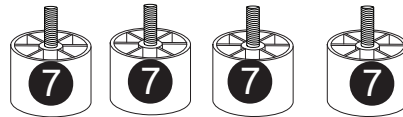

PARTS

Sofa Body
QTY:1

Left Facing Backrest
QTY:1

Right Facing Backrest
QTY:1

Left Facing Arm
QTY:1

Right Facing Arm
QTY:1

Metal Bracket
QTY:3

Leg
QTY:4

NOTICE TO CONSUMER:
Please do not dispose off packaging materials until product are fully tested, to prevent loosing of Parts or Hardware.

HARDWARE

A
Manual Ratchet
M4
QTY : 1 PC

B
Bolt
1/4" x 20mm
QTY : 9 PCS