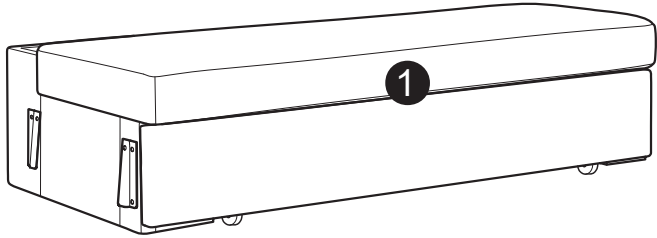

WILLOW CONVERTIBLE SOFA

ASSEMBLY INSTRUCTIONS

Dream Convertibles®

- Please DO NOT dispose packaging material till you are satisfied with the finished product.
- Place all the parts on a clean and smooth surface such as rug or carpet to avoid the parts being from dirty or scratched.
- Before you begin assembly, please read and follow the assembly instructions step by step process for successful assembly completion.
- if you have any questions or concerns, please stop and call 866-626-7826 or email customerservice@lifestylesolutions.com for assistance.

PARTS

Sofa Body
QTY:1

Left Facing Backrest
QTY:1

Right Facing Backrest
QTY:1

Left Facing Arm
QTY:1

Right Facing Arm
QTY:1

Metal Bracket
QTY:3

Leg
QTY:4