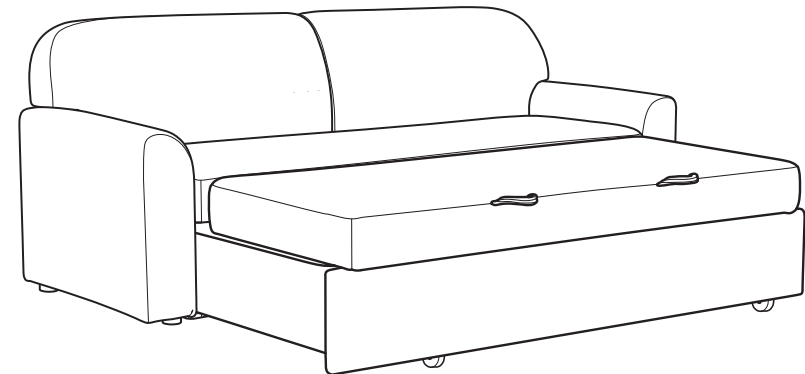

WILLOW CONVERTIBLE SOFA

ASSEMBLY INSTRUCTIONS

Dream Convertibles®

- Please DO NOT dispose packaging material till you are satisfied with the finished product.
- Place all the parts on a clean and smooth surface such as rug or carpet to avoid the parts being from dirty or scratched.
- Before you begin assembly, please read and follow the assembly instructions step by step process for successful assembly completion.
- if you have any questions or concerns, please stop and call 866-626-7826 or email customerservice@lifestylesolutions.com for assistance.

WARNING

- This product has been designed for seating three average adults, to prevent injury and damages, please avoid miss use or jumping on it.
- This product is designed for home use and not intended for commercial use.
- Children should not be present while assembling the furniture, due to safety concerns.
- Recommended # of people needed for handling: 2 (however it is always better to have an extra hand.)
- THIS INSTRUCTION BOOKLET CONTAINS **IMPORTANT** SAFETY INFORMATION. PLEASE READ AND KEEP FOR FUTURE REFERENCE.

PARTS

Sofa Body
QTY:1

Left Facing Backrest
QTY:1

Right Facing Backrest
QTY:1

Left Facing Arm
QTY:1

Right Facing Arm
QTY:1

Metal Bracket
QTY:3

Leg
QTY:4