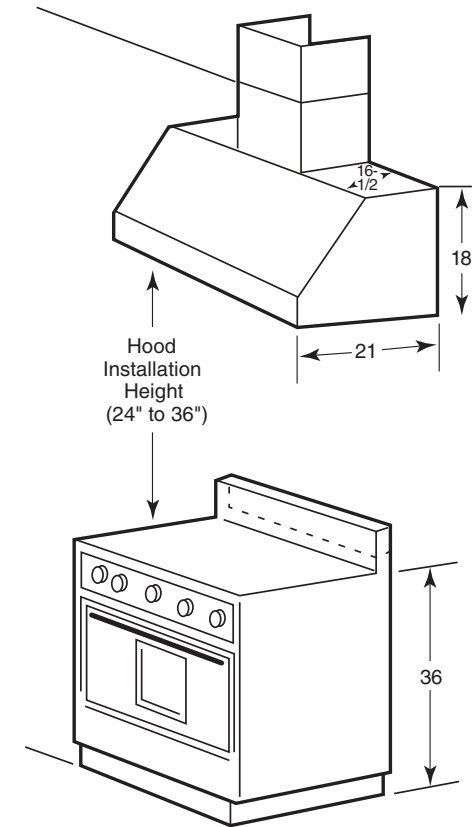

UVW8304SP

30" Designer Wall Mount Hood with Dimmable LED Lighting

DIMENSIONS AND INSTALLATION INFORMATION (IN INCHES)

INSTALLATION INFORMATION:

Before installing, consult Use & Care/installation instructions packed with product for current dimensional data.

OPTIONAL ACCESSORIES

CX8DC9SPSS – 8 (ft.) High Ceiling Duct Cover Kit

CX10DC9SPSS – 10 (ft.) High Ceiling Duct Cover Kit

CX12DC9SPSS – 12 (ft.) High Ceiling Duct Cover Kit

AMP RATING	
120V	TBD

For answers to your Monogram, GE Café™, GE Profile™ or GE Appliances product questions, visit our website at geappliances.com or call GE Answer Center® Service, 800.626.2000.