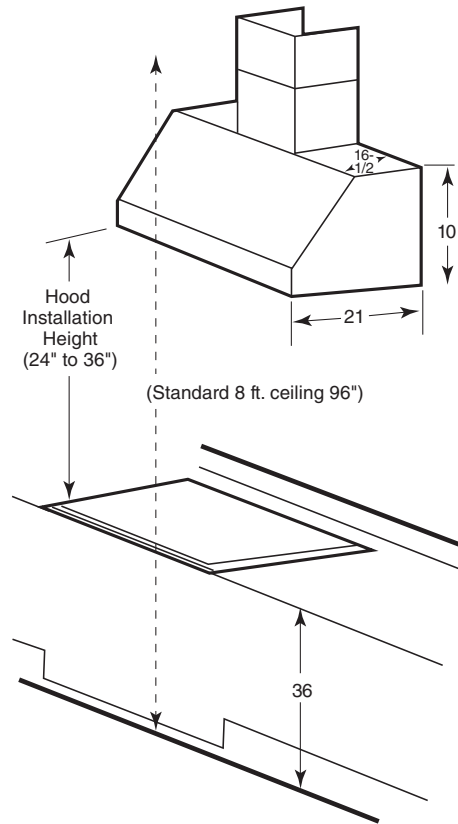

UVW8304SP

30" Designer Wall Mount Hood with Dimmable LED Lighting

DIMENSIONS AND INSTALLATION INFORMATION (IN INCHES)

INSTALLATION INFORMATION:

Before installing, consult Use & Care/installation instructions packed with product for current dimensional data.

OPTIONAL ACCESSORIES

CX8DC9SPSS – 8 (ft.) High Ceiling Duct Cover Kit

CX10DC9SPSS – 10 (ft.) High Ceiling Duct Cover Kit

CX12DC9SPSS – 12 (ft.) High Ceiling Duct Cover Kit

AMP RATING	
120V	TBD

For answers to your Monogram, GE Café™, GE Profile™ or GE Appliances product questions, visit our website at geappliances.com or call GE Answer Center® Service, 800.626.2000.