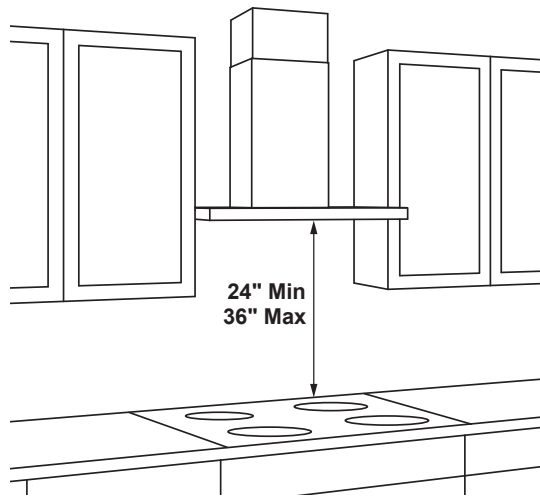

UVW8304SP

30" Designer Wall Mount Hood with Dimmable LED Lighting

DIMENSIONS AND INSTALLATION INFORMATION (IN INCHES)

INSTALLATION INFORMATION:

Before installing, consult Use & Care/installation instructions packed with product for current dimensional data.

OPTIONAL ACCESSORIES

CX8DC9SPSS – 8 (ft.) High Ceiling Duct Cover Kit

CX10DC9SPSS – 10 (ft.) High Ceiling Duct Cover Kit

CX12DC9SPSS – 12 (ft.) High Ceiling Duct Cover Kit

AMP RATING	
120V	TBD

For answers to your Monogram, GE Café™, GE Profile™ or GE Appliances product questions, visit our website at geappliances.com or call GE Answer Center® Service, 800.626.2000.