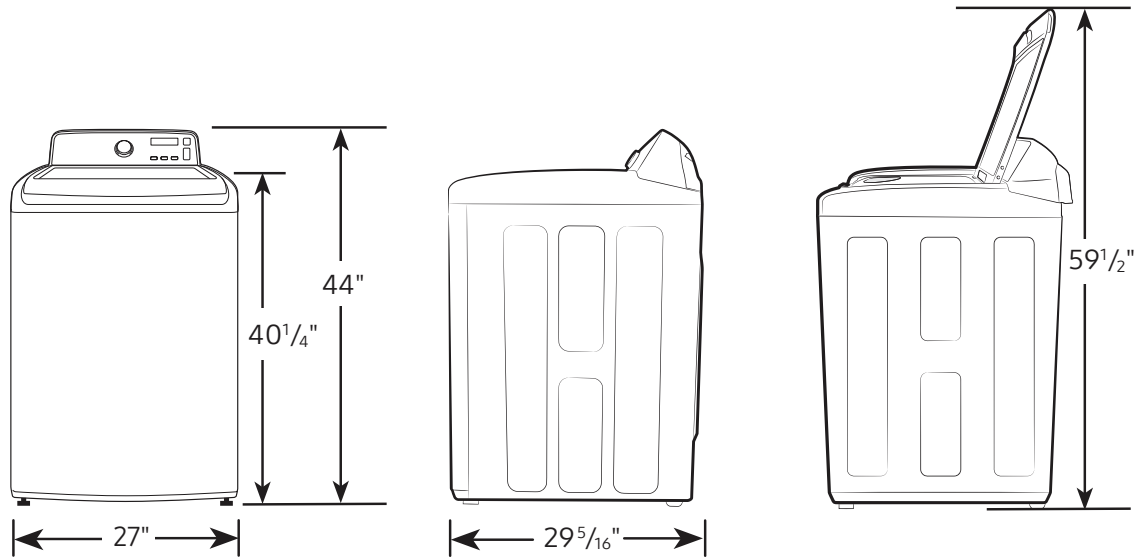

Shipping Dimensions & Weight (WxHxD)

Dimensions: 29⁹/₁₆" x 46⁹/₁₆" x 31"
Weight: 145.5 lbs

Washer	Model #	UPC Code
Brushed Black	WA44A3405AV	887276475844
Platinum	WA44A3405AP	887276475837
White	WA44A3405AW	887276475851

WA44A3405AV

SAMSUNG

Samsung 4.4 cu. ft. Capacity Top Load Washer with ActiveWave™ Agitator and Active Water Jet

Dimensions

Required dimensions for installation:

Installation Specifications – Side-by-Side or Stand-alone