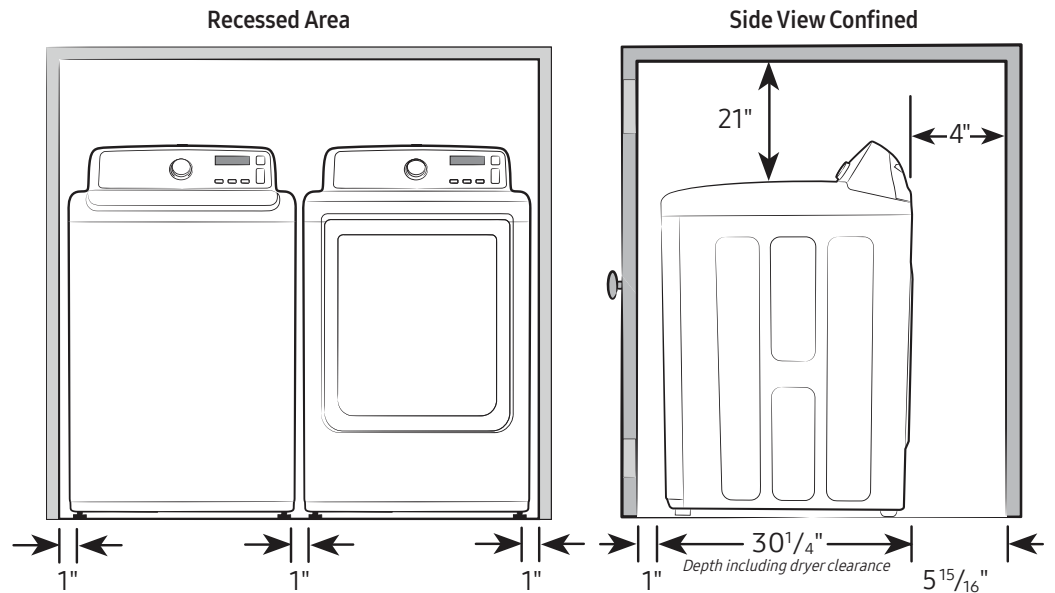

Alcove or closet installation

Minimum clearance for closet and alcove installations: