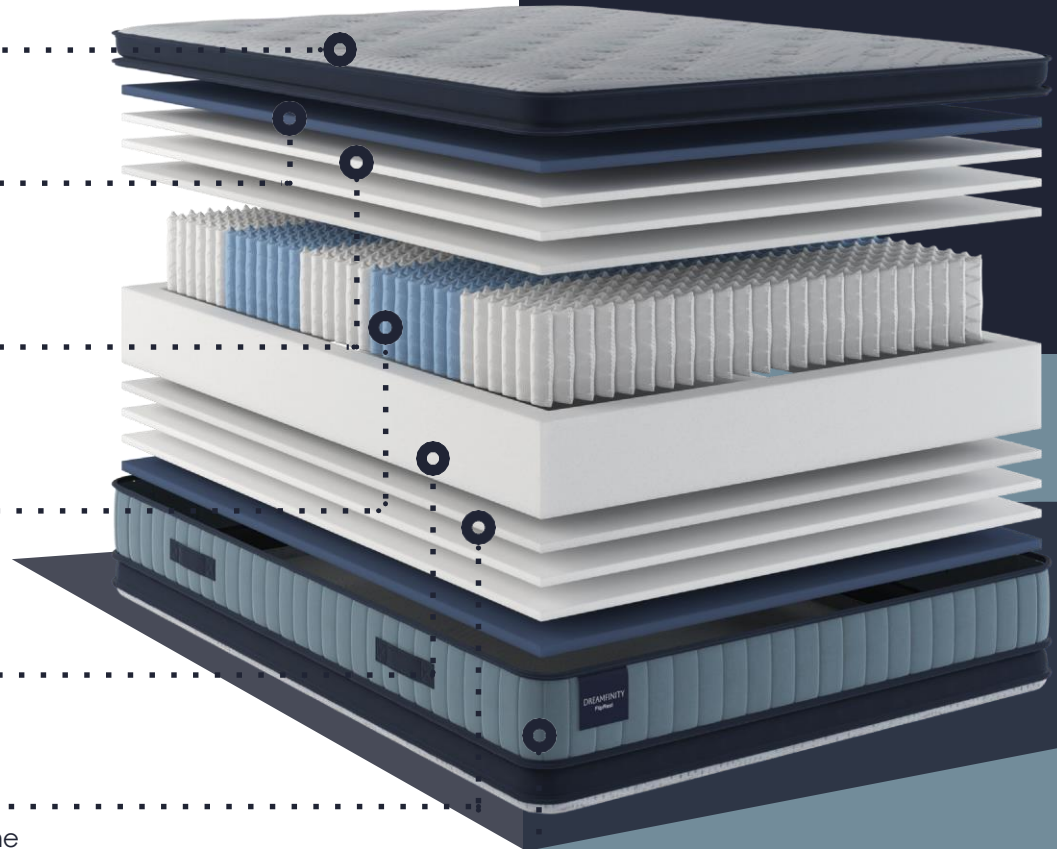

DREAMFINITY FLIPREST

15.5" SOFT PILLOW TOP

DREAMFINITY

THE BUILD **2 SIDED**

COOLING COVER

Cool to the touch cover to help dissipate heat, improve airflow and resist moisture absorption.

1" ISOTONIC PREMIUM MEMORY FOAM

8" 770-5 ZONED ENCASED INNERSPRINGS

Combines individualized support and targeted zoning to deliver superior comfort, reduced motion transfer, and a more stable sleep experience.

FOAM ENCASED PERIMETER

Reinforced edge support maximizes the sleep surface and provides a more stable sitting edge.

2 SIDED DESIGN

Crafted with comfort on both sides, allowing you to flip the mattress for enhanced durability, even wear and long lasting comfort.

ADJUSTABLE BASE FRIENDLY

Engineered to personalize your sleep position for enhanced comfort and relaxation.