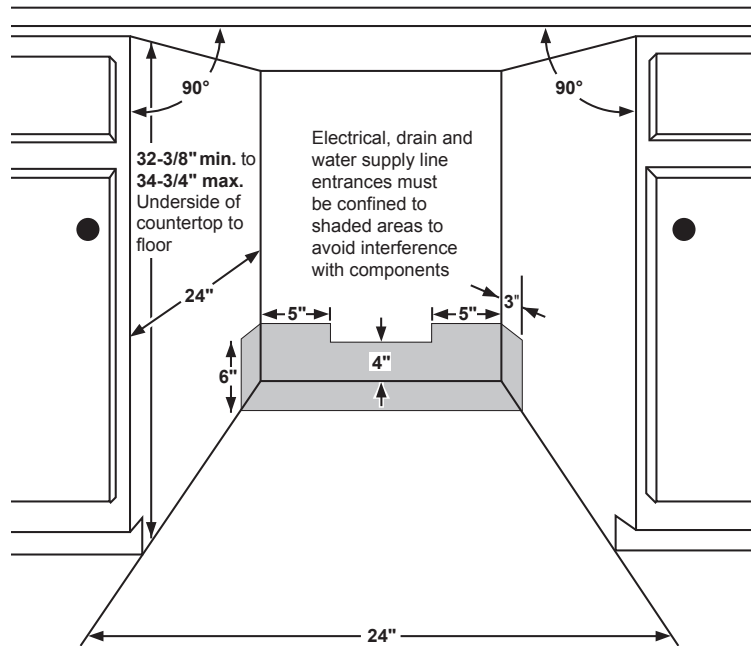

GDT225SGL/SSL

GE® Stainless Steel Interior Dishwasher with Hidden Controls

DIMENSIONS AND INSTALLATION INFORMATION (IN INCHES)

ELECTRICAL RATING

Voltage AC.....120
 Hertz.....60
 Total connected load amperage.....8.9

For use on adequately wired 120-volt, 15-amp circuit having 2-wire service with a separate ground wire. This appliance must be grounded for safe operation.

For answers to your Monogram, GE Café™ Series, GE Profile™ Series or GE Appliances product questions, visit our website at geappliances.com or call GE Answer Center® Service, 800.626.2000.

FEATURES AND BENEFITS

ADA Compliant with Low-Profile Installation – Great for 34" counter top heights and raised subfloors

3-Level Wash – Expect exceptionally clean table-ready dishes with powerful wash arms