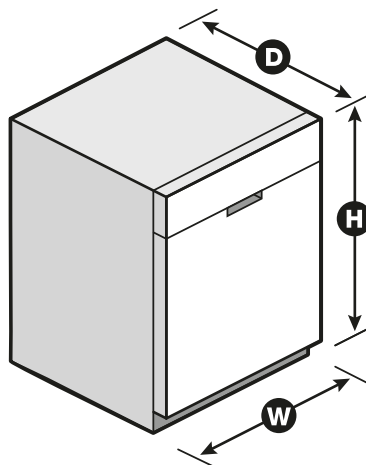

*Per IEC standards. **Compared to Normal cycle with lightly soiled loads. NOTE: Dimensions are for planning purposes only. For complete details, see Installation Instructions packed with product. Specifications subject to change without notice.
®/™ © 2020. All rights reserved. Printed in the U.S.A. D200052XXA. WDF331PAHSPECSHEETV01.